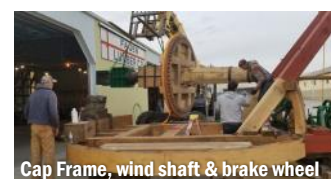

Other Capital Improvements and Updates

The Windmill's sprinkler system required four service calls in 2018 due to malfunctions in its aging pipes. Due to the increased frequency and cost of the calls, we anticipate that the system should be replaced in the near future.

The front and back doors were replaced, restrooms repaired and a new window sash installed. Worn benches in the complex were refurbished with new wood and bolts. Sidewalks that were damaged due to the cranes and soft ground were replaced and the parking lot was repaved. A section of the catwalk on the exterior of the Mill was removed during the roofing project and the entire structure is worn to the point that it is a safety issue so its repair will be one of the projects for 2019.

Light fixtures in the Mill museum, store and work areas were retrofitted with energy-efficient LED lighting funded in part by a grant from Shelby County Community Foundation. We plan to install LED lighting in the VikingHjem in 2019.

We Put a New Spin on This Old Mill!